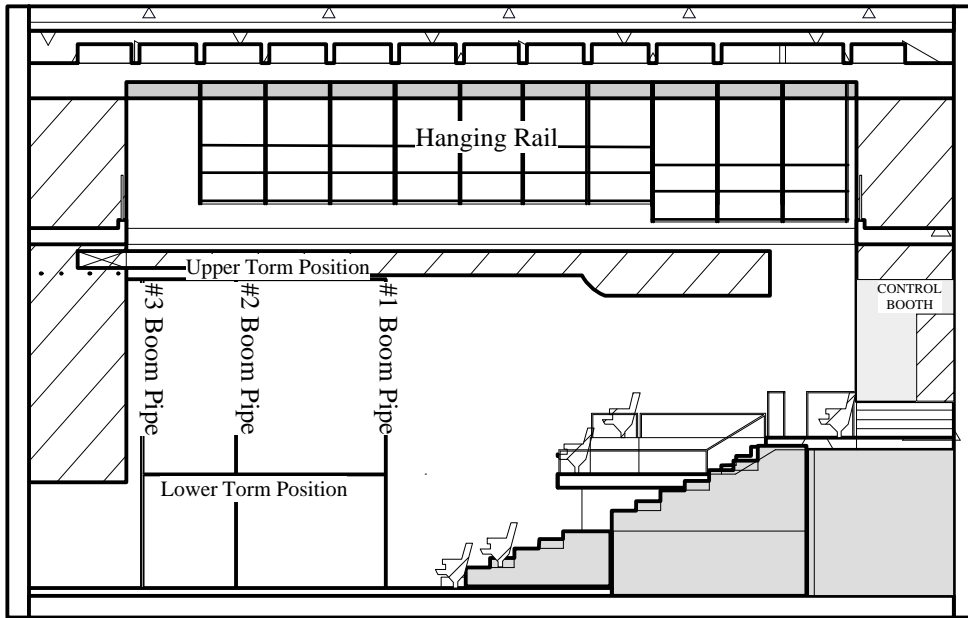

STAGE LEFT WALL

STAGE RIGHT WALL

ANNENBERG CENTER FOR THE PERFORMING ARTS
PHILADELPHIA, PA

Diagram of Harold Prince Theatre Lighting Positions

DATE: 12/1/09 rev.

DRAWN BY: Thomas Ames