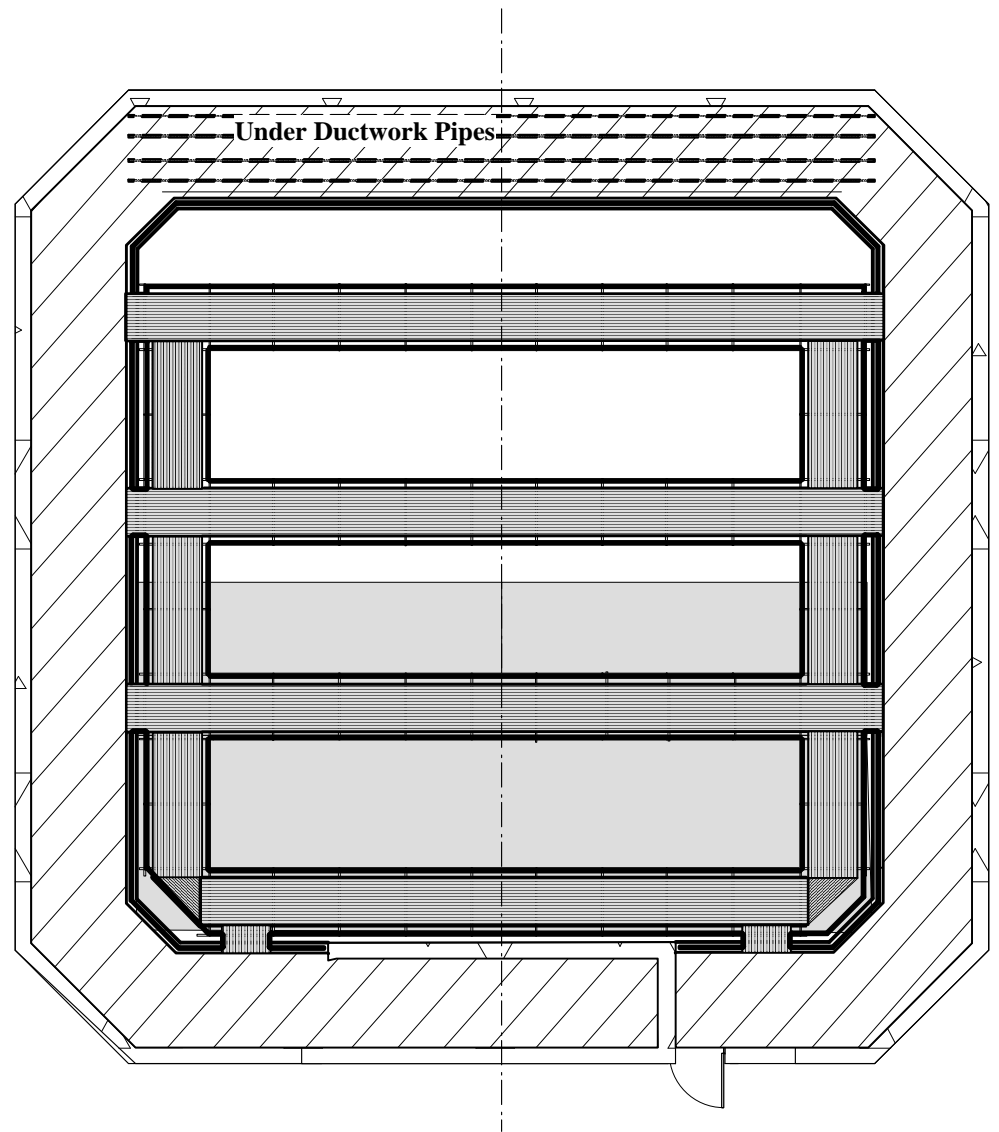

STAGE LEFT WALL

STAGE RIGHT WALL

ANNENBERG CENTER FOR THE PERFORMING ARTS
PHILADELPHIA, PA

Diagram of Harold Prince Theatre Lighting Positions

DATE: 12/1/09 rev.

DRAWN BY: Thomas Ames