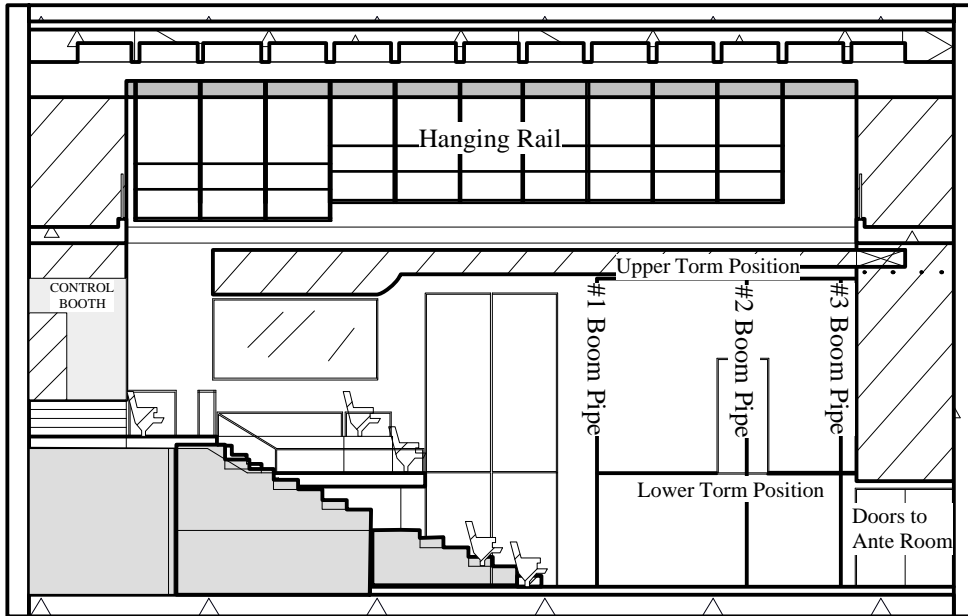

STAGE LEFT WALL

STAGE RIGHT WALL

ANNENBERG CENTER FOR THE PERFORMING ARTS
PHILADELPHIA, PA

Diagram of Harold Prince Theatre Lighting Positions

DATE: 12/1/09 rev.

DRAWN BY: Thomas Ames