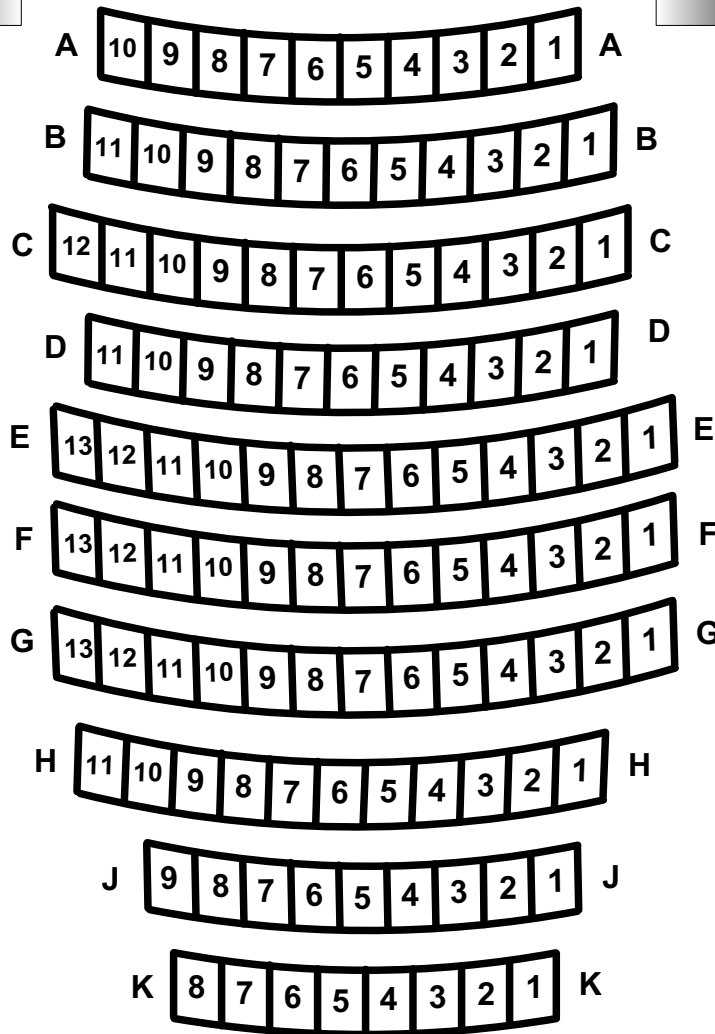

STAGE

MONTGOMERY LOBBY

LIGHTING and PROJECTION BOOTH

ANNENBERG CENTER FOR PERFORMING ARTS
University of Pennsylvania
3680 Walnut St., Philadelphia, Pennsylvania

BRUCE MONTGOMERY THEATRE
SEATING DIAGRAM

DATE:

DRAWN BY:

7 June 2017

Scot Piquette