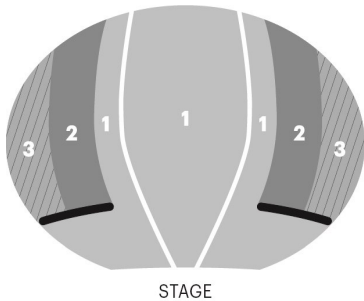

## Select your subscription and price level

Circle your Subscription Price per Person and mark seating preference below. Indicate your performances on back.

Subscription Package	Subscription Price per Person*		
	Price Level 1: Center Orchestra	Price Level 2: Side Orchestra	Price Level 3: Side Orchestra
<b>50th Anniversary Special— 8 Shows @ \$50</b> Enjoy premium seating at 8 performances for just \$50 per show and pay no handling fees. This offer ends June 15!	<b>\$400</b> Save \$246		
<b>Pick 8—Save 35%</b>	<b>\$419.90</b> Save \$226.10	<b>\$362.05</b> Save \$194.95	<b>\$312.65</b> Save \$168.35
<b>Pick 5—Save 25%</b>	<b>\$333.75</b> Save \$111.25	<b>\$285</b> Save \$95	<b>\$243.75</b> Save \$81.25
<b>Pick 3—Save 15%</b>	<b>\$226.95</b> Save \$40.05	<b>\$193.80</b> Save \$34.20	<b>\$165.75</b> Save \$29.25

Mark preferred seating area on the map below.