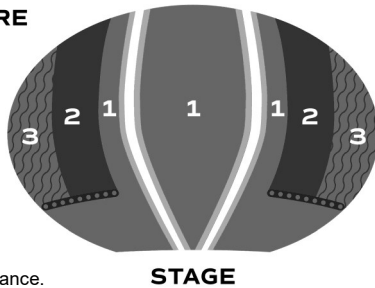

Select your package, price level, seating and ticket type

Circle your Subscription Price per Person and mark seating preference below. Indicate your performances on back.

Subscription Package	Subscription Price per Person*			
	Gold: Premium & Center Aisle	Price Level 1: Center Orchestra	Price Level 2: Side Orchestra	Price Level 3: Side Orchestra
Pick 8 Early Bird —Order by May 31 for extra savings, no fees and exclusive initial access to Audra McDonald tickets	\$500.80 Save \$403.20	\$455.05 Save \$353.95		
Pick 8 —Save 35%	\$540.80 Save \$349.20	\$479.05 Save \$315.95	\$427.05 Save \$287.95	\$375.05 Save \$259.95
Pick 5 —Save 25% Early Bird—Order by May 31 for exclusive initial access to Audra McDonald tickets	\$412.50 Save \$168.50	\$363.75 Save \$152.25	\$326.25 Save \$139.75	\$288.75 Save \$127.25
Pick 3 —Save 15%	\$280.50 Save \$62.50	\$247.35 Save \$56.65	\$221.85 Save \$52.15	\$196.35 Save \$47.65

Mark preferred seating area on the map below.

ZELLERBACH THEATRE
by Price Level

- Gold
- 1** Price Level 1
- 2** Price Level 2
- 3** Price Level 3
- Accessible Seating

Gold seating may vary by performance.