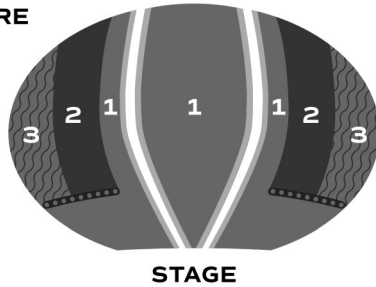

Select your subscription and price level

Circle your Subscription Price per Person and mark seating preference below. Indicate your performances on back.

Subscription Package	Subscription Price per Person*			
	Gold: Center Aisle Seats	Price Level 1: Center Orchestra	Price Level 2: Side Orchestra	Price Level 3: Side Orchestra
Pick 8 Early Bird —Extra savings and pay no handling fees. Offer expires May 31.	\$487.80 <small>Save \$396.20</small>	\$438.80 <small>Save \$345.20</small>		
Pick 8 —Save 35%	\$527.80 <small>Save \$342.20</small>	\$462.80 <small>Save \$307.20</small>	\$402.35 <small>Save \$274.65</small>	\$352.30 <small>Save \$247.70</small>
Pick 5 —Save 25%	\$408.75 <small>Save \$167.25</small>	\$356.25 <small>Save \$149.75</small>	\$311.25 <small>Save \$134.75</small>	\$273.75 <small>Save \$122.25</small>
Pick 3 —Save 15%	\$277.95 <small>Save \$62.05</small>	\$242.25 <small>Save \$55.75</small>	\$211.65 <small>Save \$50.35</small>	\$186.15 <small>Save \$45.85</small>

Mark preferred seating area on the map below.

ZELLERBACH THEATRE
by Price Level

- Gold
- 1** Price Level 1
- 2** Price Level 2
- 3** Price Level 3
- Accessible Seating

Please indicate any special seating requests: