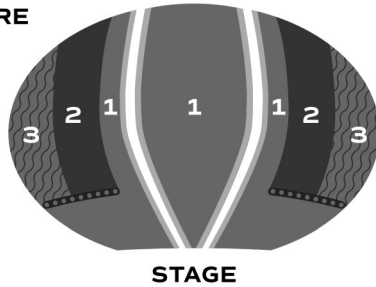

### Select your subscription and price level

Circle your Subscription Price per Person and mark seating preference below. Indicate your performances on back.

Subscription Package	Subscription Price per Person*			
	Gold: Center Aisle Seats	Price Level 1: Center Orchestra	Price Level 2: Side Orchestra	Price Level 3: Side Orchestra
<b>Pick 8 Early Bird</b> —Extra savings and pay no handling fees. Offer expires May 31.	<b>\$454</b> <small>Save \$370</small>	<b>\$425.80</b> <small>Save \$330.20</small>		
<b>Pick 8</b> —Save 35%	<b>\$494</b> <small>Save \$316</small>	<b>\$449.80</b> <small>Save \$292.20</small>	<b>\$387.40</b> <small>Save \$258.60</small>	<b>\$338</b> <small>Save \$232</small>
<b>Pick 5</b> —Save 25%	<b>\$375</b> <small>Save \$151</small>	<b>\$345</b> <small>Save \$141</small>	<b>\$296.25</b> <small>Save \$124.75</small>	<b>\$258.75</b> <small>Save \$112.25</small>
<b>Pick 3</b> —Save 15%	<b>\$255</b> <small>Save \$55</small>	<b>\$234.60</b> <small>Save \$51.40</small>	<b>\$201.45</b> <small>Save \$45.55</small>	<b>\$175.95</b> <small>Save \$41.05</small>

Mark preferred seating area on the map below.

**ZELLERBACH THEATRE**  
by Price Level

- Gold
- 1** Price Level 1
- 2** Price Level 2
- 3** Price Level 3
- Accessible Seating

Please indicate any special seating requests: