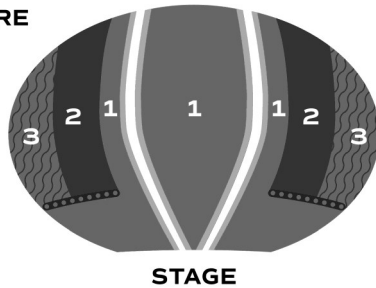

23/24 Season Subscription Order Form

Name(s)		Cell Phone
Address	Apt/Suite #	Home Phone
City	State	Zip Code
Email Address		

Seating is prioritized by order date and package size, so subscribe today!
Seat assignments are made in mid-July. Single tickets go on sale in early August.

Select your subscription and price level

Select your Subscription Price per Person and mark seating preference below. Indicate your performances on back.

Subscription Package	Subscription Price per Person*			
	Gold: Center Aisle Seats	Price Level 1: Center Orchestra	Price Level 2: Side Orchestra	Price Level 3: Side Orchestra
Pick 8—Save 35%	$494 Save $316	$449.80 Save $292.20	$387.40 Save $258.60	$338 Save $232
Pick 5—Save 25%	$375 Save $151	$345 Save $141	$296.25 Save $124.75	$258.75 Save $112.25
Pick 3—Save 15%	$255 Save $55	$234.60 Save $51.40	$201.45 Save $45.55	$175.95 Save $41.05

*Your price may be even lower than those shown above, depending upon which shows you select. Call or go online for exact pricing, or if the number of shows you selected does not appear on the table above.

ZELLERBACH THEATRE by Price Level

- Gold
- **1** Price Level 1
- **2** Price Level 2
- **3** Price Level 3
- Accessible Seating

Please indicate any special seating requests:

☐	I need wheelchair accessible seating.

Total your order and make your payment

Calculate	$\$ \underline{\hspace{2cm}} \times \underline{\hspace{2cm}} + \$ \underline{14} = \$ \underline{\hspace{2cm}}$ Price per person from above # of people in your party Handling fees — waived for Pick 8 Early Bird orders placed before 5/31	$ <u> </u> SUBSCRIPTION TOTAL
Give	Your support helps bring innovative national and international artists to Philadelphia, and strengthens community programs that connect our audiences to the important issues explored on stage. Illuminate the future of the performing arts by making a gift! $50 $100 $200 Other Amount $ <u> </u>	$ <u> </u> GIFT AMOUNT
Total	Add your subscription total and your gift amount.	$ <u> </u> GRAND TOTAL
Pay	Charge the credit card below. If paying by check, please call the Box Office at 215.898.3900 to verify total first.	
	Name on card Credit card # - please do not email Expiration date CVV number